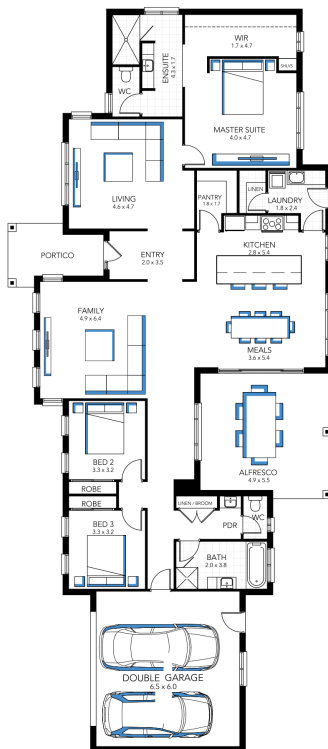

Manor 33

ADDRESS	LOT WIDTH	LOT SIZE	HOUSE SIZE
Lot 15 Sorelli Estate, Sorelli Estate	33.00	985.00 m ²	306.60 m ²

Your Inclusions

Kartirath Singh
0490226196
Kartirath.singh@davissandershomes.com.au